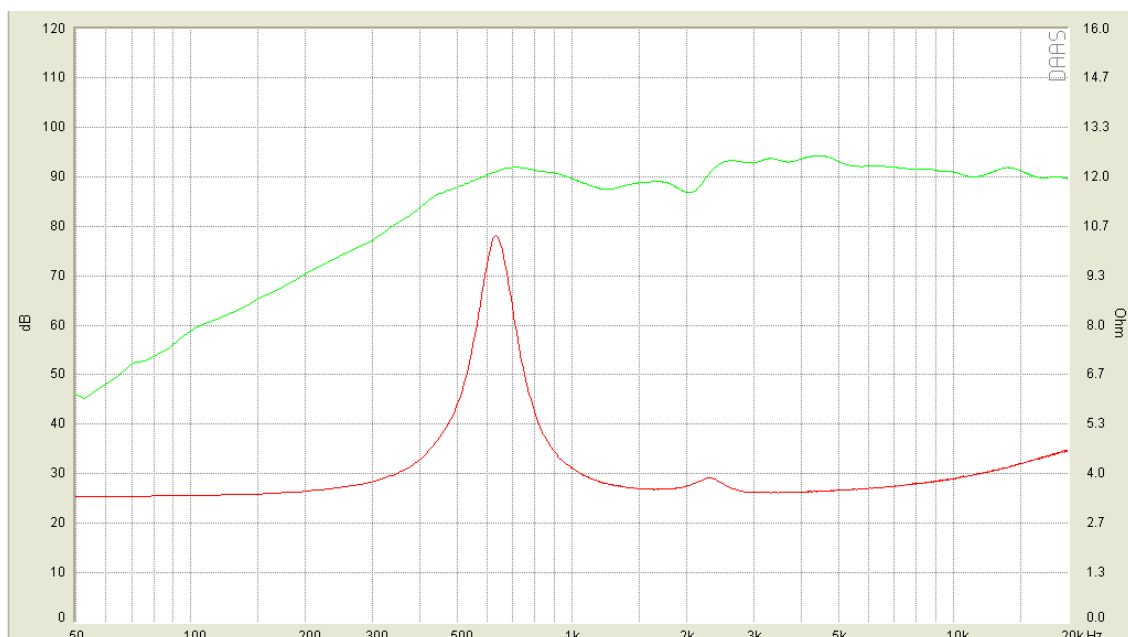

## GZPT REFERENCE 28EVO

HANDMADE IN GERMANY

Serial number	Approved by

Vielen Dank, dass Sie sich für den Ground Zero Reference High End Hochtöner entschieden haben.  
Dieses Produkt wurde in Deutschland für höchste klangliche Ansprüche entwickelt und gefertigt.

*Thank you for purchasing the Ground Zero Reference high end tweeter.  
This product is designed, engineered and produced in Germany for highest sound quality demands.*

	<b>GZPT REFERENCE 28EVO</b>
Cone (Dome)	High shape 2-Layer coated silk dome
Basket / Frame material	Machined aluminum
Basket / Frame color	Chrome
Terminal	Gold plated screw / solder terminal
Magnet	Neodymium with coupled chamber
Voice coil	28 mm / 1.1" copper round wire
Voice coil former	Aluminum
RE	3.2 Ohm
SPL	90 dB
FS	630 Hz
Frequency response	1 – 30 kHz (Recommended 3 – 30 kHz)
Powerhandling	100 / 150 W (HPF 3 kHz /12dB)