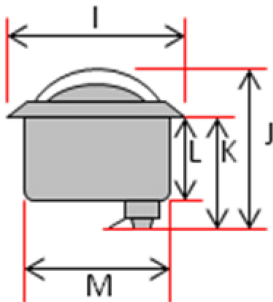

*Thank you for purchasing the Ground Zero Reference high end tweeter.  
This product is designed, engineered and produced in Germany for highest sound quality demands.*

	<b>GZPT REFERENCE 28EVO</b>
Cone (Dome)	High shape 2-Layer coated silk dome
Basket / Frame material	Machined aluminum
Basket / Frame color	Chrome
Terminal	Gold plated screw / solder terminal
Magnet	Neodymium with coupled chamber
Voice coil	28 mm / 1.1" copper round wire
Voice coil former	Aluminum
RE	3.2 Ohm
SPL	90 dB
FS	630 Hz
Frequency response	1 – 30 kHz (Recommended 3 – 30 kHz)
Powerhandling	100 / 150 W (HPF 3 kHz /12dB)

I	54 mm / 2.13"
J	57 mm / 2.25"
K	45 mm / 1.77"
L	34 mm / 1.34"
M	48.10 mm / 1.89"